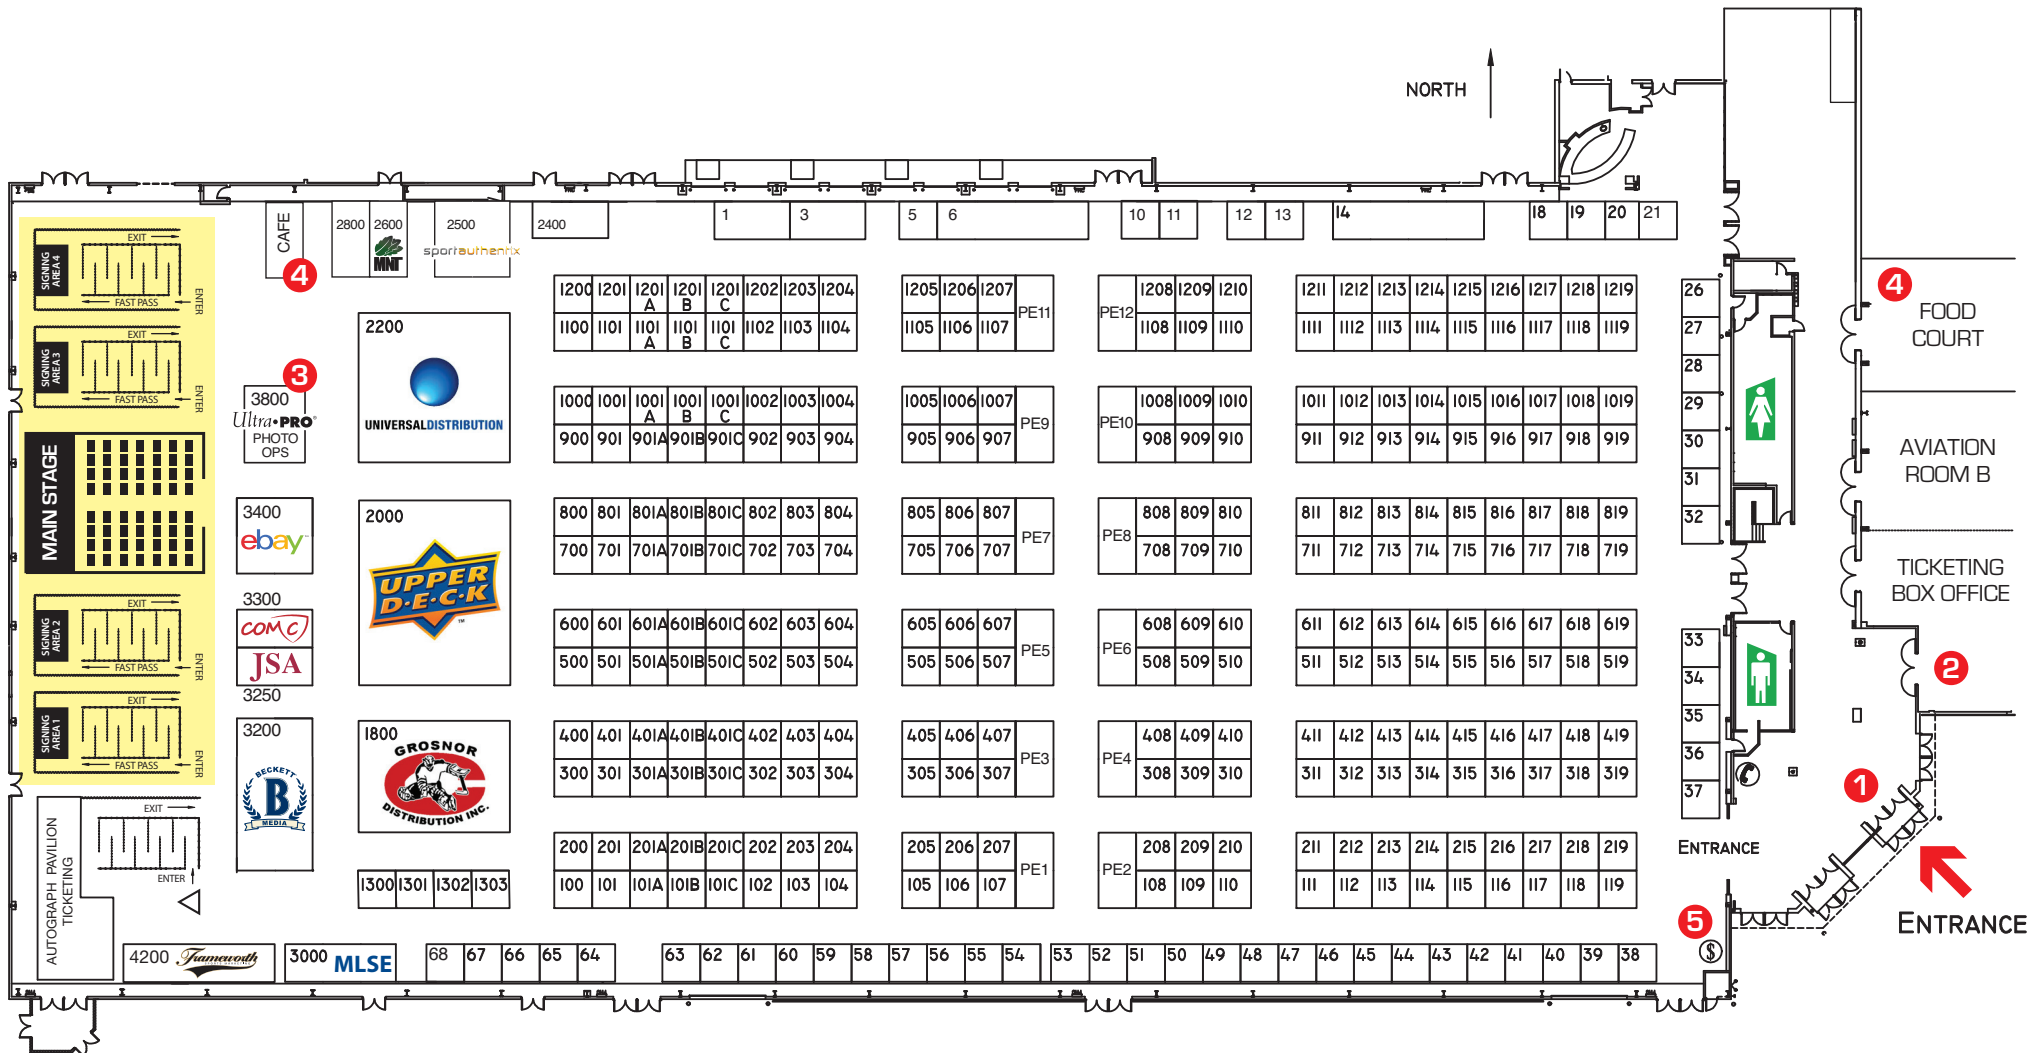

SPORT CARD & MEMORABILIA EXPO

SPRING EXPO
MAY 1-3 | 2020

FALL EXPO
NOV. 13-15 | 2020

TORONTO INTERNATIONAL CENTRE - HALL 5
6900 AIRPORT ROAD., MISSISSAUGA, ON L4V 1E8

LEGEND

- ENTRANCE/EXIT ①
- TICKETING BOX OFFICE ②
- PHOTO OPS ③
- FOOD COURT ④
- \$ ATM \$ ⑤
- WASHROOMS

Floorplan is correct at press time and is subject to change.

SHOW HOURS: FRIDAY 12 PM - 9 PM, SATURDAY 10 AM - 6 PM, SUNDAY 10 AM - 5 PM