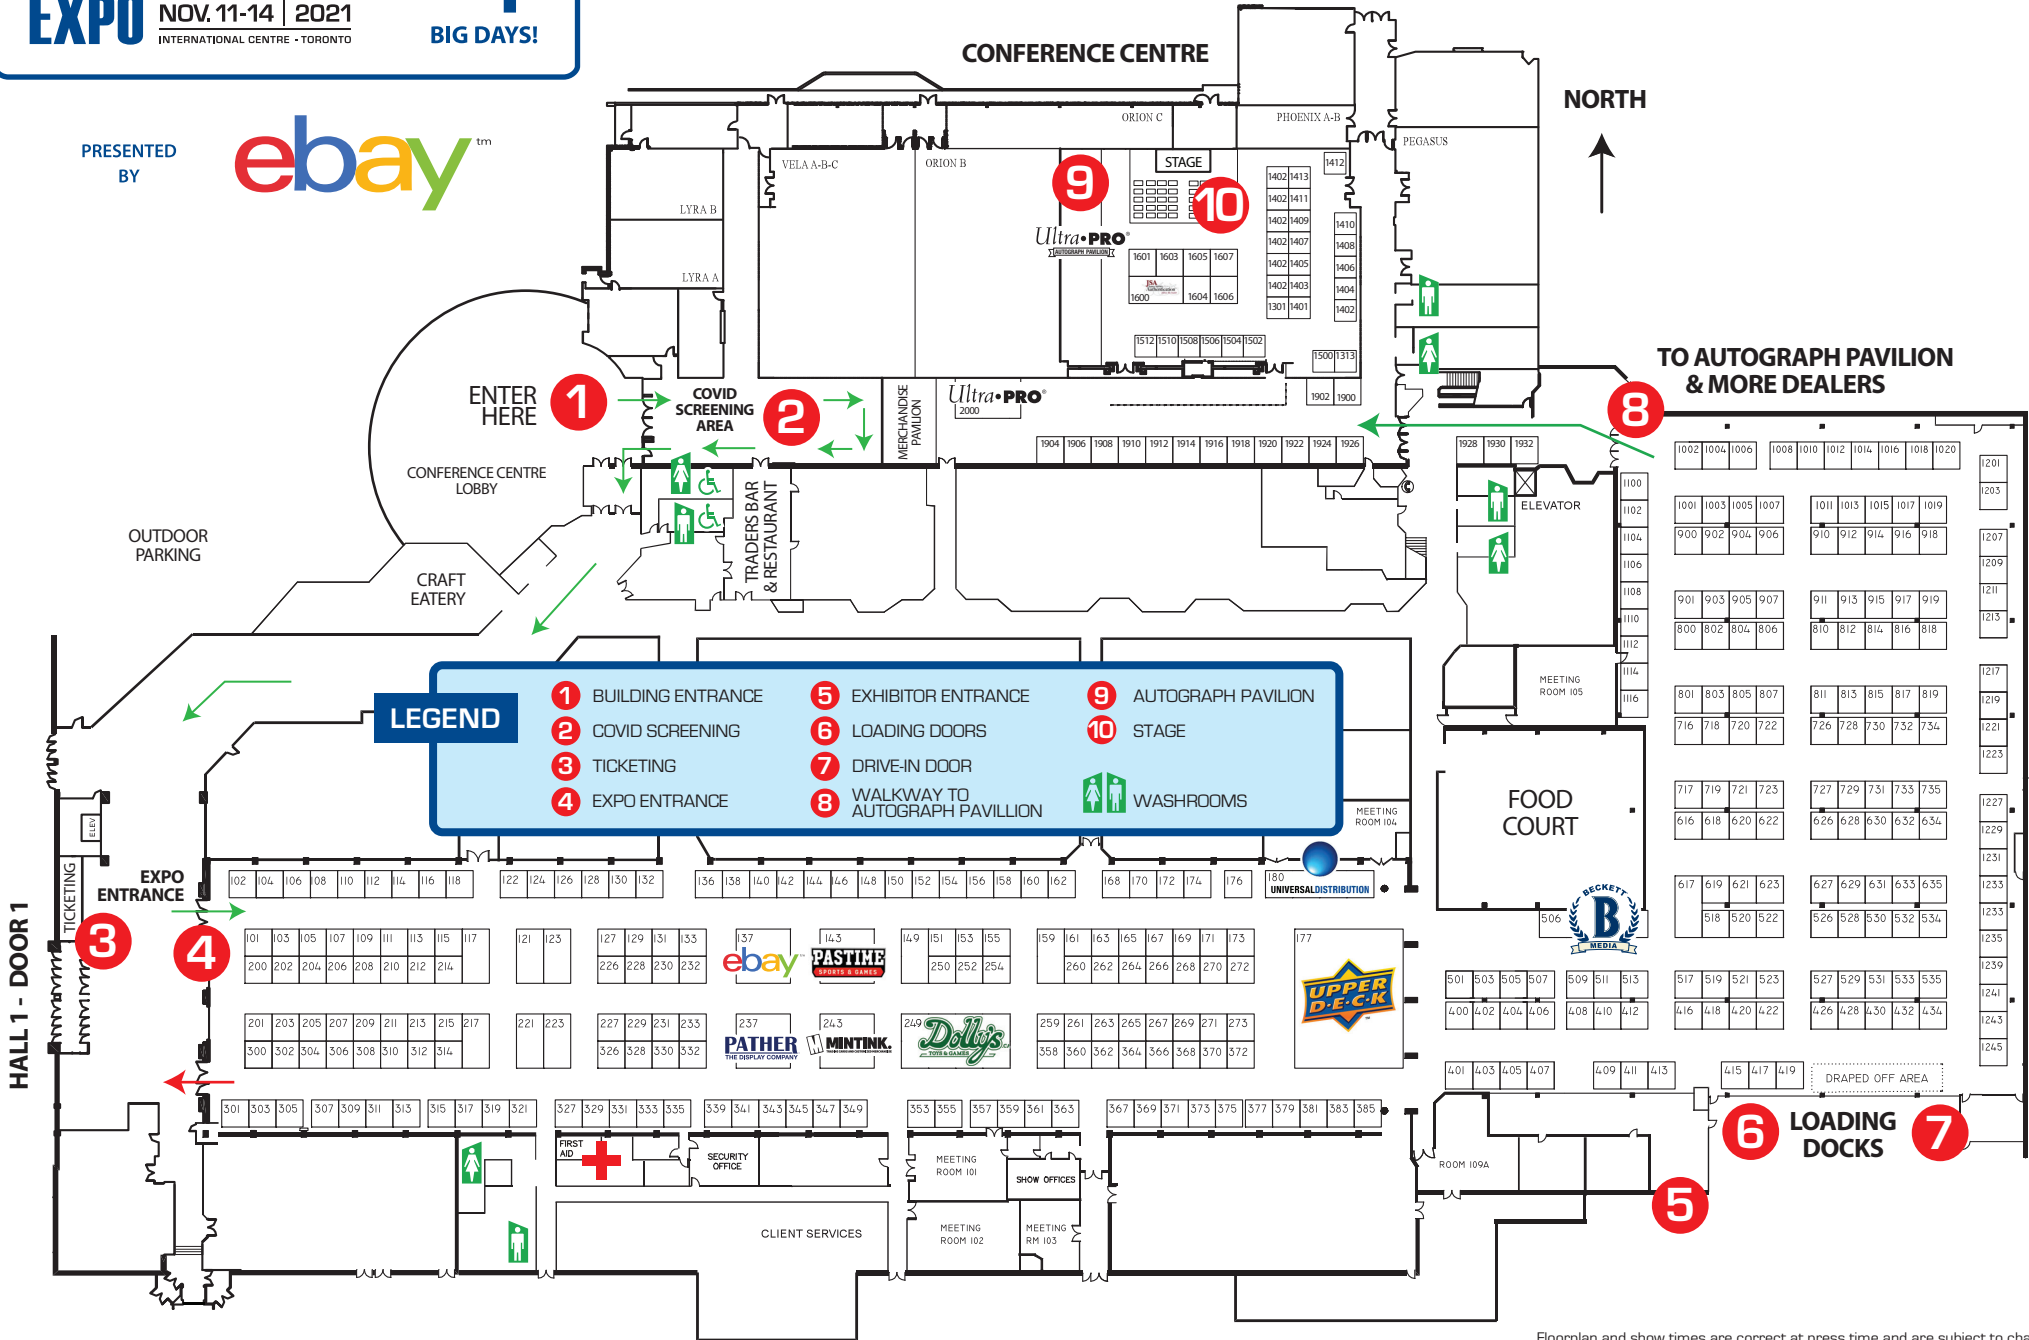

SPORT CARD & MEMORABILIA EXPO

NOV. 11-14 | 2021
INTERNATIONAL CENTRE - TORONTO

NOW **4**
BIG DAYS!

INTERNATIONAL CENTRE - HALL 1 & CONFERENCE CENTRE
6900 AIRPORT ROAD, MISSISSAUGA, ON L4V 1E8

PRESENTED BY

Floorplan and show times are correct at press time and are subject to change.

SHOW HOURS: THURSDAY 4 - 8 PM, FRIDAY 10 AM - 8 PM, SATURDAY 10 AM - 6 PM, SUNDAY 10 AM - 5 PM